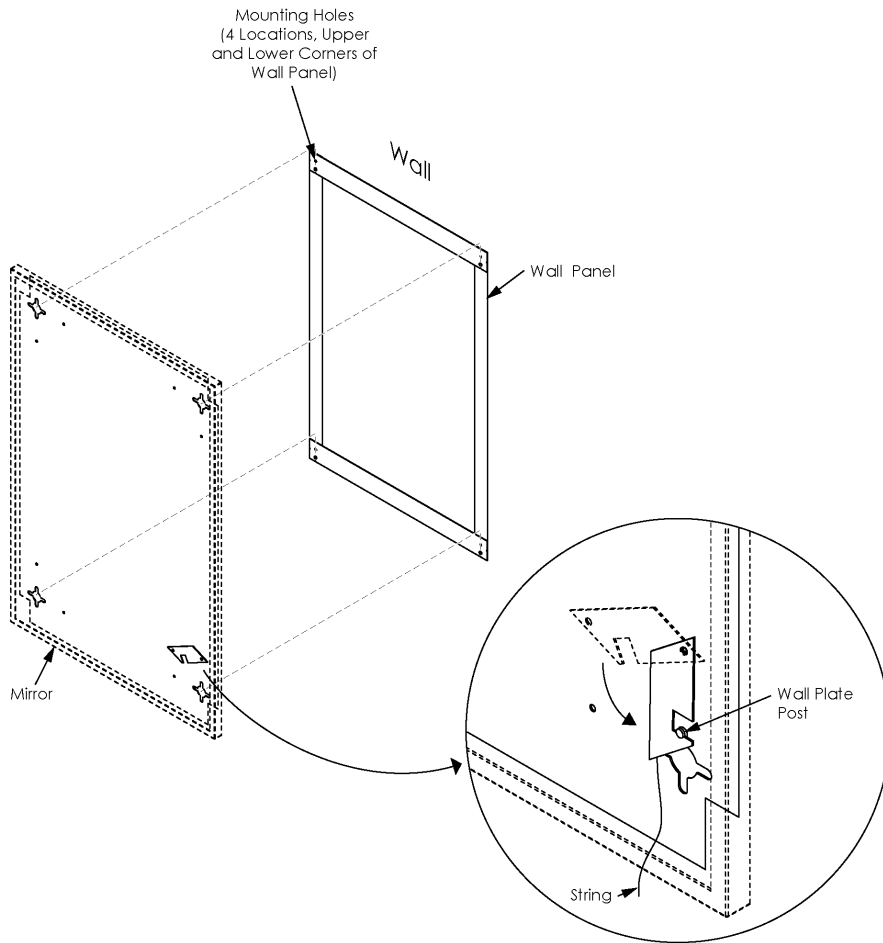

ROUGH-IN

Sloan 10500 Seymour Ave, Franklin Park, IL 60131
Phone: 800.982.5839 • Fax: 800.447.8329 • sloan.com